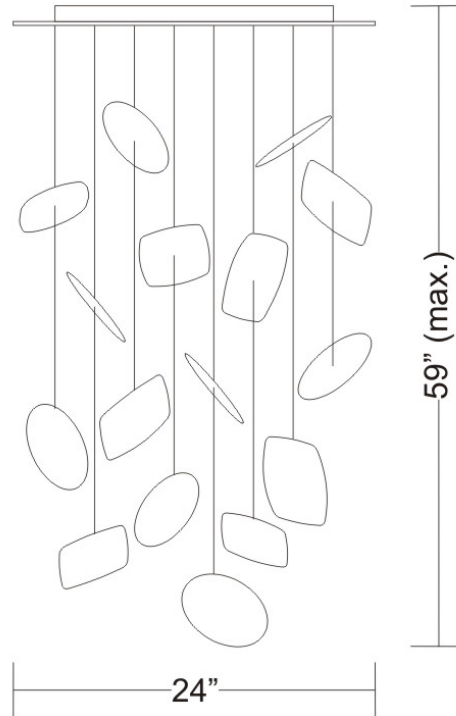

AFEF SUSPENSION

D81150

GENERAL

Series: Afef
Brand: Panzeri
Division: Design
Mounting Type: Suspension
Mounting Location: Ceiling
Subcategory: Pendant

PHYSICAL

Diameter (mm): 610
Diameter (in): 24
Height (mm): 1500
Height (in): 59
Weight (kg): 10.9
Weight (lbs): 24
Diffuser: Ceramic - Black and White
Fixture Material: Stainless Steel

ELECTRICAL

Number of Lamps: 4
Lamp Type: LED Retrofit / Halogen
Lamp Shape: MR20
Bulb Included: Bulb Not Included
Total Output Wattage (W): 44 / 300
Max. Wattage Per Lamp (W): 18
Lamp Base: GU10
Input Voltage (V): 120

LED

OPTICAL

RATINGS AND CERTIFICATIONS

Certified By: CSA Certified to UL and CSA Standards
IP rating: IP20