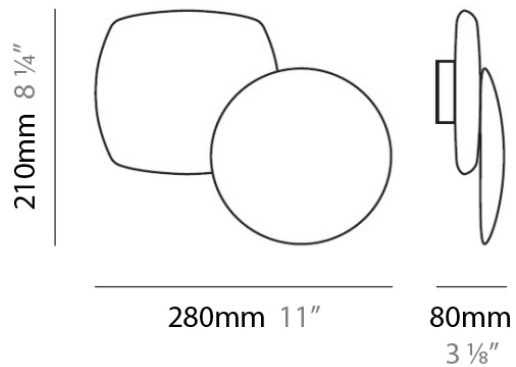

PROJECT	
TYPE	
NOTES	
QUANTITY	
DATE	

AFEF SURFACE

D83125

GENERAL

Series: Afef
Brand: Panzeri
Division: Design
Mounting Type: Surface
Mounting Location: Wall
Subcategory: Ambient

PHYSICAL

Shape: Abstract
Length (mm): 280
Length (in): 11
Height (mm): 210
Depth (mm): 80
Height (in): 8 1/4
Depth (in): 3 1/8
Extension (mm): 80
Extension (in): 3 1/8
Light Distribution: Indirect
Weight (kg): 2.7
Weight (lbs): 6
Diffuser: White Ceramic
Fixture Finish: WHI
Fixture Material: Ceramic

ELECTRICAL

Number of Lamps: 2
Lamp Type: LED Retrofit
Lamp Shape: T4
Bulb Included: Bulb Not Included
Total Output Wattage (W): 10
Max. Wattage Per Lamp (W): 5
Lamp Base: G9
Input Voltage (V): 120

LED

OPTICAL

RATINGS AND CERTIFICATIONS

Certified By: CSA Certified to UL and CSA Standards
IP rating: IP20