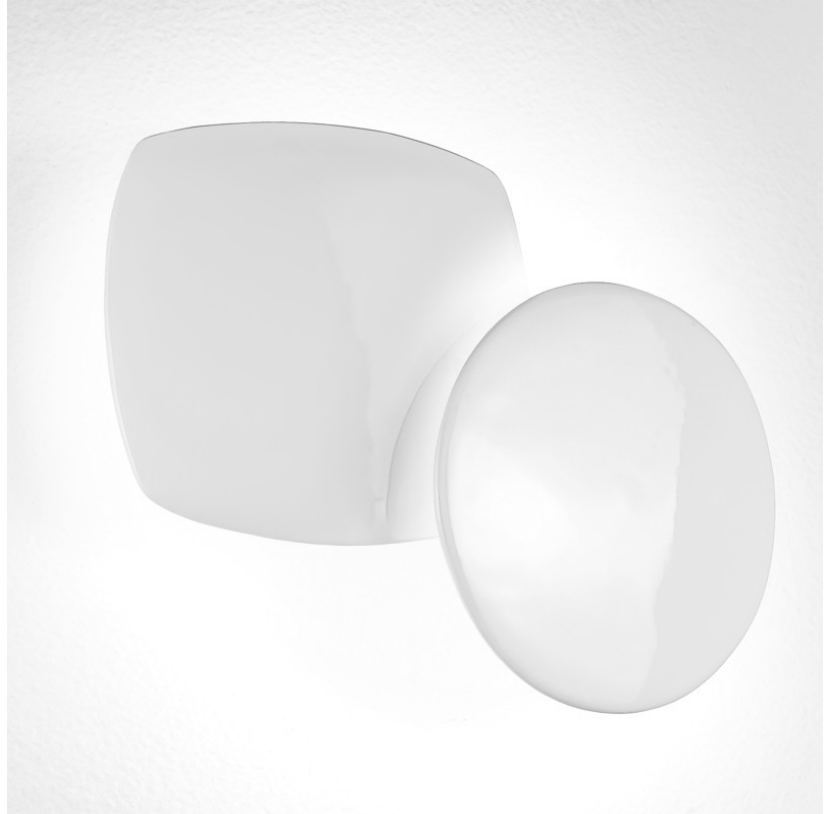

PROJECT	
TYPE	
NOTES	
QUANTITY	
DATE	

AFEF SURFACE

D83125

GENERAL

Series: Afef
Brand: Panzeri
Division: Design
Mounting Type: Surface
Mounting Location: Wall
Subcategory: Ambient

PHYSICAL

Shape: Abstract
Length (mm): 280
Length (in): 11
Height (mm): 210
Depth (mm): 80
Height (in): 8 1/4
Depth (in): 3 1/8
Extension (mm): 80
Extension (in): 3 1/8
Light Distribution: Indirect
Weight (kg): 2.7
Weight (lbs): 6
Diffuser: White Ceramic
Fixture Finish: WHI
Fixture Material: Ceramic

ELECTRICAL

Number of Lamps: 2
Lamp Type: LED Retrofit
Lamp Shape: T4
Bulb Included: Bulb Not Included
Total Output Wattage (W): 10
Max. Wattage Per Lamp (W): 5
Lamp Base: G9
Input Voltage (V): 120

LED

OPTICAL

RATINGS AND CERTIFICATIONS

Certified By: CSA Certified to UL and CSA Standards
IP rating: IP20