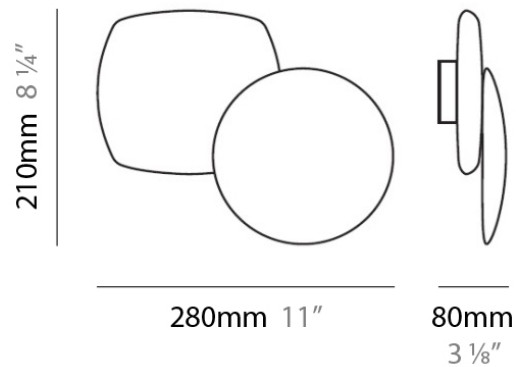

PROJECT	_____
TYPE	_____
NOTES	_____
QUANTITY	_____
DATE	_____

AFEF SURFACE

D83126

GENERAL

Series: Afef
Brand: Panzeri
Division: Design
Mounting Type: Surface
Mounting Location: Wall
Subcategory: Ambient

PHYSICAL

Shape: Abstract
Length (mm): 280
Length (in): 11
Height (mm): 210
Height (in): 8 1/4
Extension (mm): 80
Extension (in): 3 1/8
Light Distribution: Indirect
Weight (kg): 2.7
Weight (lbs): 6
Diffuser: White & Black Ceramic
Fixture Material: Ceramic

ELECTRICAL

Number of Lamps: 2
Lamp Type: LED Retrofit
Lamp Shape: T4
Bulb Included: Bulb Not Included
Total Output Wattage (W): 16
Max. Wattage Per Lamp (W): 8
Lamp Base: G9
Input Voltage (V): 120

LED

OPTICAL

RATINGS AND CERTIFICATIONS

Certified By: CSA Certified to UL and CSA Standards
IP rating: IP20